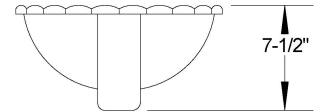

## FEATURES

Model #	LI-PV-4
Description	VANITY SINK
Material	PORCELAIN
Color	AVAILABLE IN 3 COLORS
Mounting options	DROP-IN
Finish	ENAMELED
Warranty	3 YEARS
Overflow	YES
Drain size	1 5/8", STANDARD USA, CA AND EUROPE SIZE
Certifications	CAN/CSA-B45/ANSI-A112.19/ANSI-Z124/MASS
FGP Compliant	YES
Fits cabinet size	MADE FOR CABINETS 24" AND LARGER