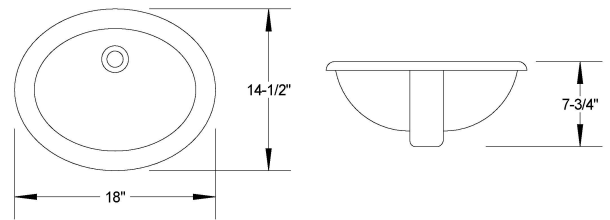

## FEATURES

Model #	LI-PV-2
Description	VANITY SINK
Material	PORCELAIN
Color	AVAILABLE IN 3 COLORS
Mounting options	DROP-IN
Finish	ENAMELED
Warranty	3 YEARS
Overflow	YES
Drain size	1 5/8", STANDARD USA, CA AND EUROPE SIZE
Certifications	CAN/CSA-B45/ANSI-A112.19/ANSI-Z124/MASS
FGP Compliant	YES
Fits cabinet size	MADE FOR CABINETS 24" AND LARGER