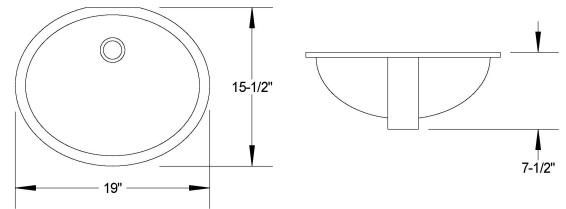

## FEATURES

Model #	LI-PV-1
Description	VANITY SINK
Material	PORCELAIN
Color	AVAILABLE IN 3 COLORS
Mounting options	UNDER-MOUNT
Finish	ENAMELED
Warranty	3 YEARS
Overflow	YES
Drain size	1 5/8", STANDARD USA, CA AND EUROPE SIZE
Certifications	CAN/CSA-B45/ANSI-A112.19/ANSI-Z124/MASS
FGP Compliant	YES
Fits cabinet size	MADE FOR CABINETS 24" AND LARGER